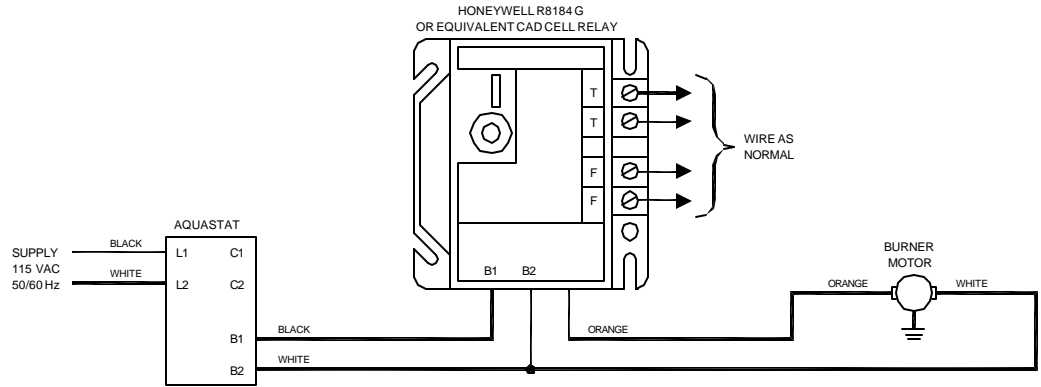

SIDE SHOT WITH AN AQUASTAT CONVERTED TO A UC1

FACTORY WIRING

OLD STYLE 24/115 RELAY

NEW STYLE UC1 CONTROL