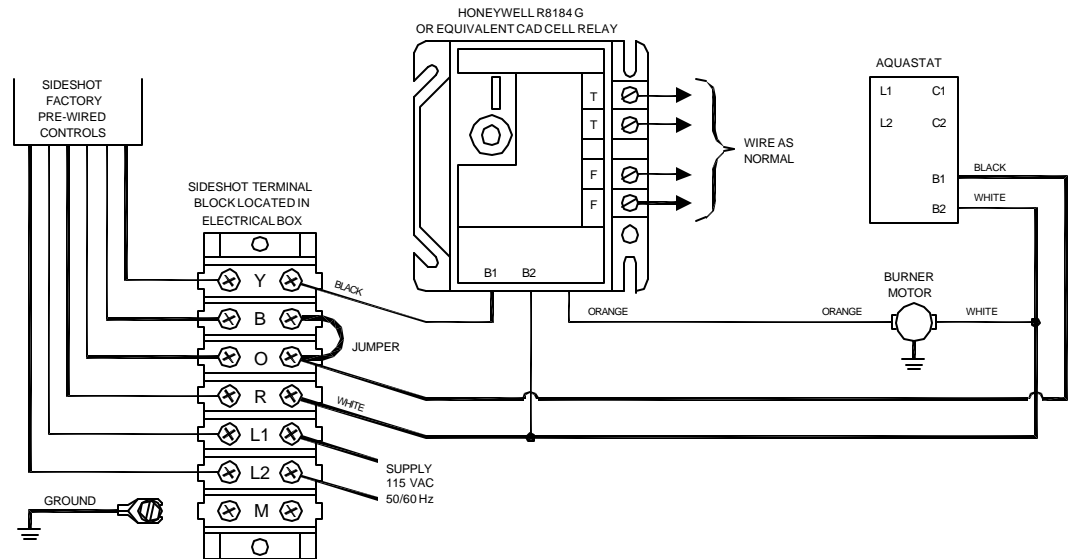

SIDE SHOT WITH AN AQUASTAT CONVERTED TO A UC1

FACTORY WIRING

OLD STYLE 24/115 RELAY

NEW STYLE UC1 CONTROL