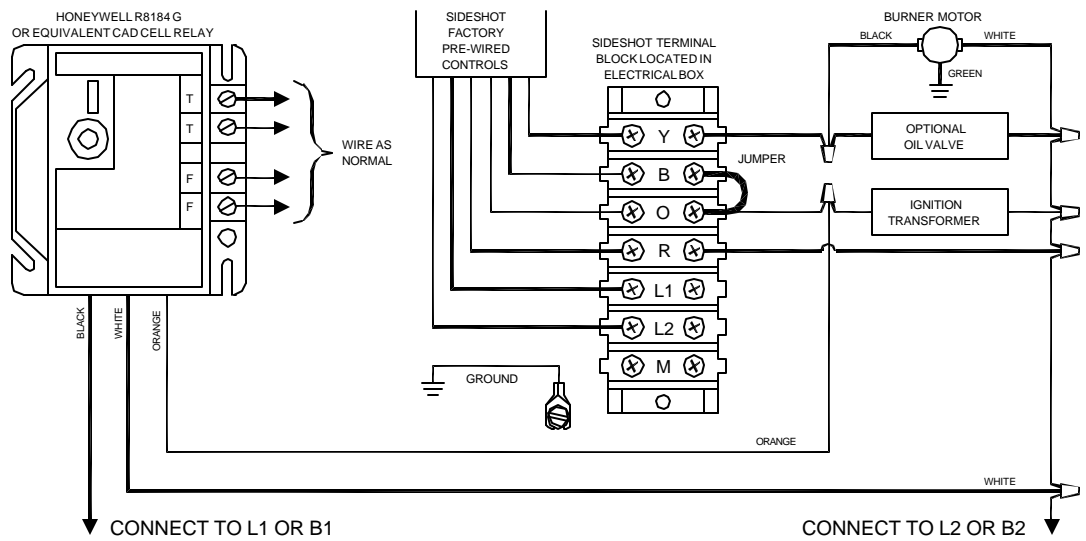

SIDE SHOT WITH AN 8184 PRIMARY CONVERTED TO A UC1

FACTORY WIRING

OLD STYLE 24/115 RELAY

NEW STYLE UC1 CONTROL