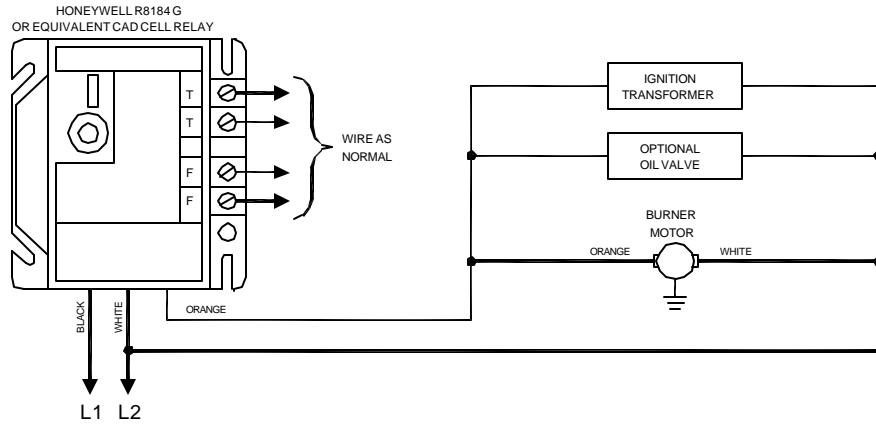

SIDE SHOT WITH AN 8184 PRIMARY CONVERTED TO A UC1

FACTORY WIRING

OLD STYLE 24/115 RELAY

NEW STYLE UC1 CONTROL