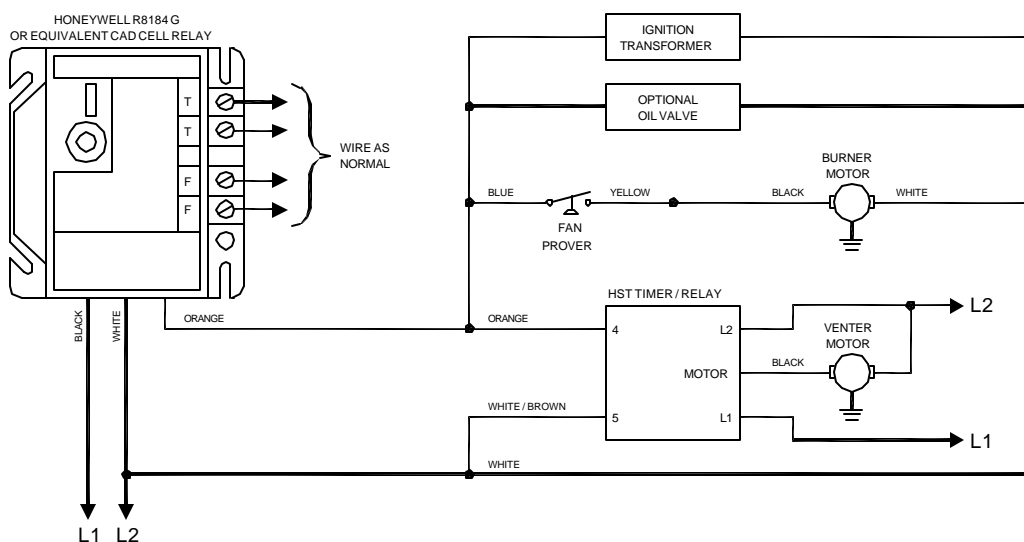

HST WITH AN 8184 PRIMARY CONVERTED TO A UC1

FACTORY WIRING

OLD STYLE 24/115 RELAY

NEW STYLE UC1 CONTROL